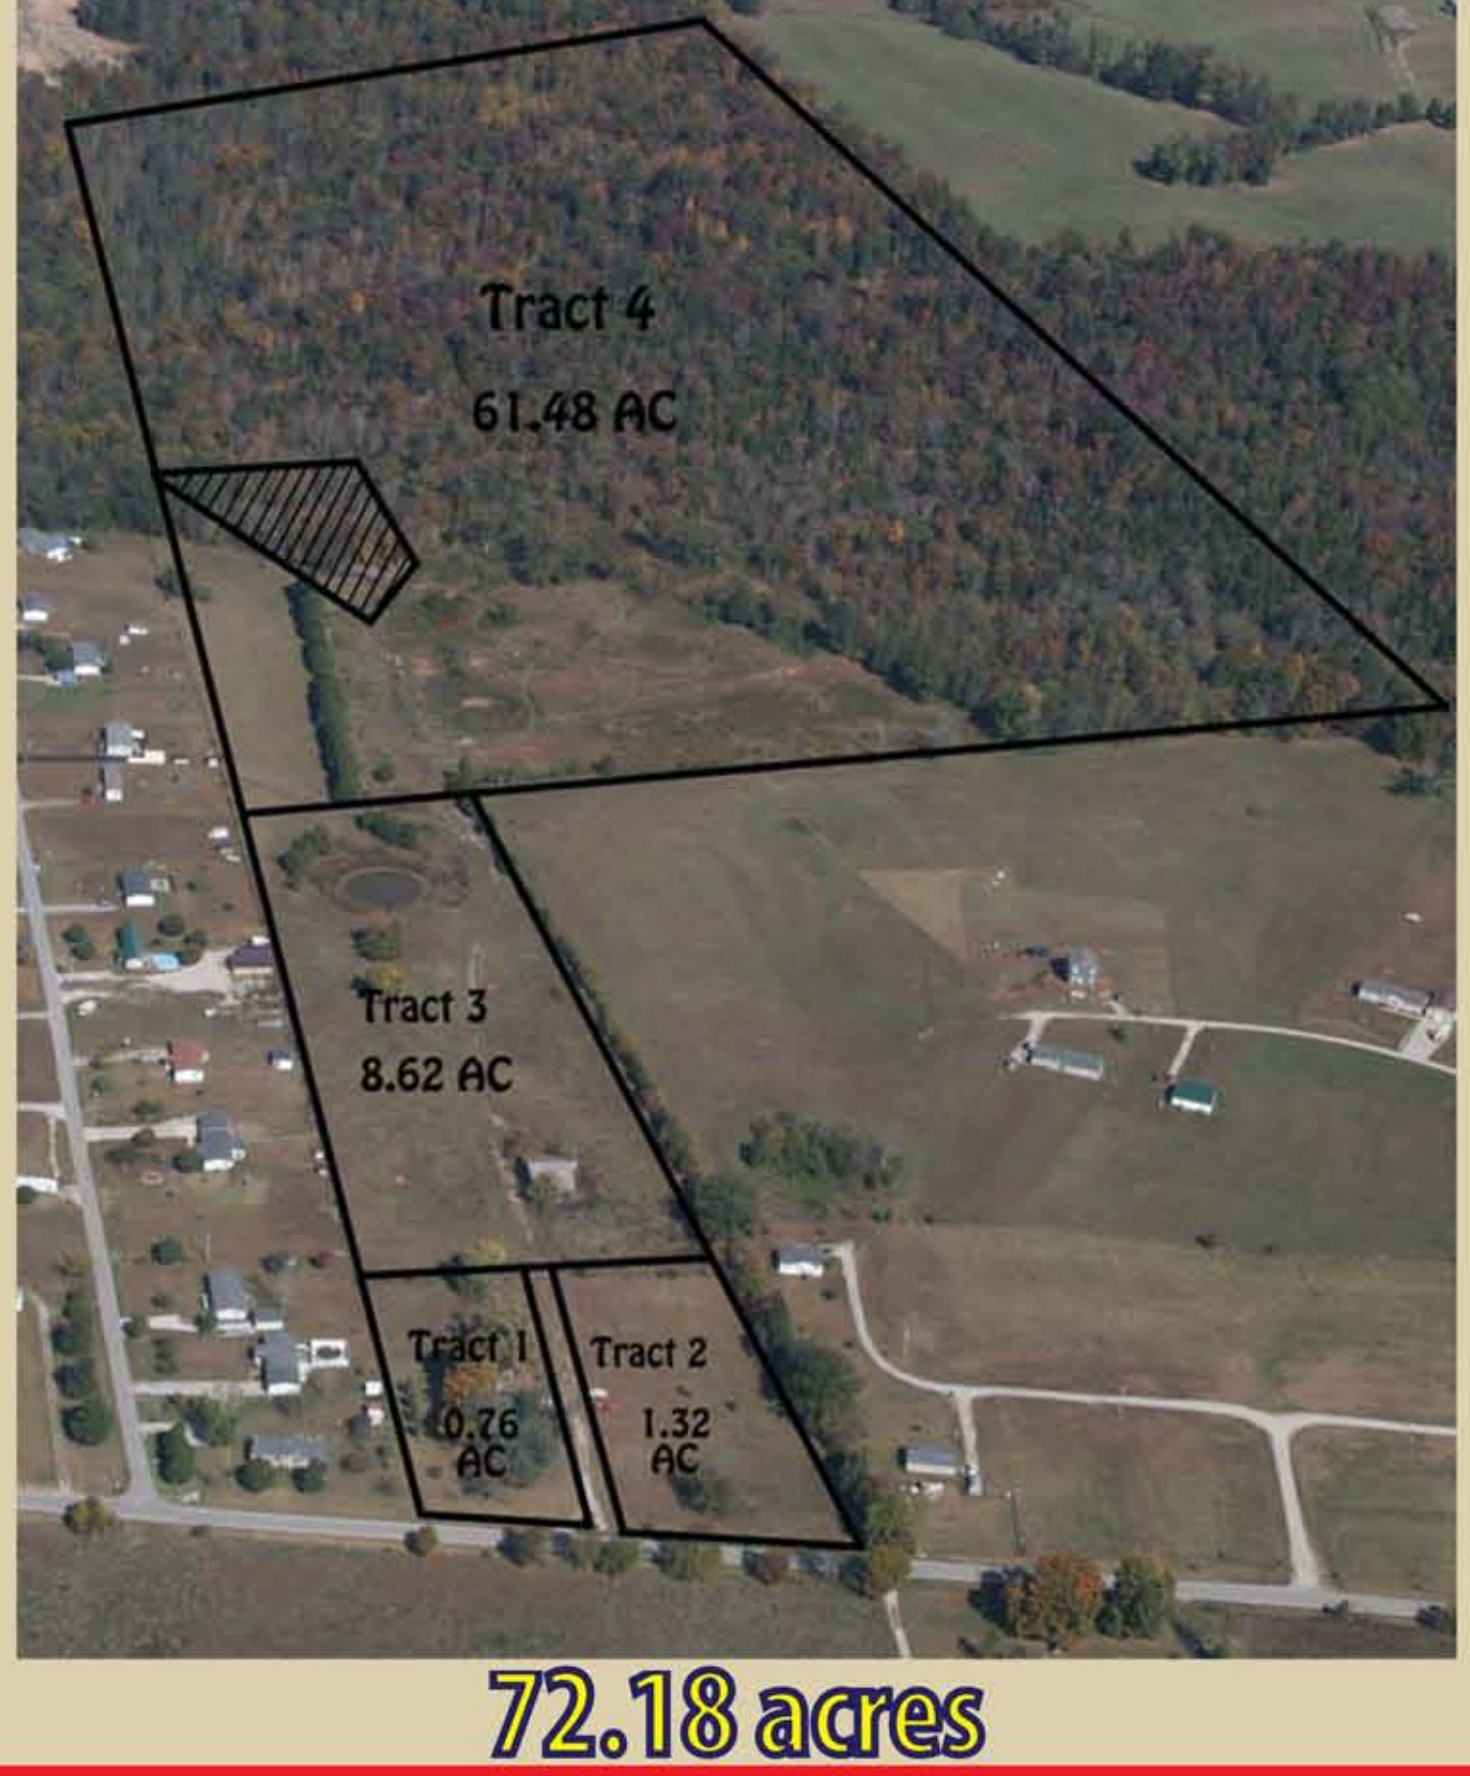

Aerial Photo

Prudential
Partners Realty
2424 Airway Ct., Bowling Green, KY

"The Auctioneers"
Oliver Pardue   James Cook   Wendell Garmon
237-9444   792-7205   237-7688
www.bgforsale.com

Home & Lot - 72.18 Ac. - Antiques

At Auction

10:00 a.m. - Saturday - March 5th